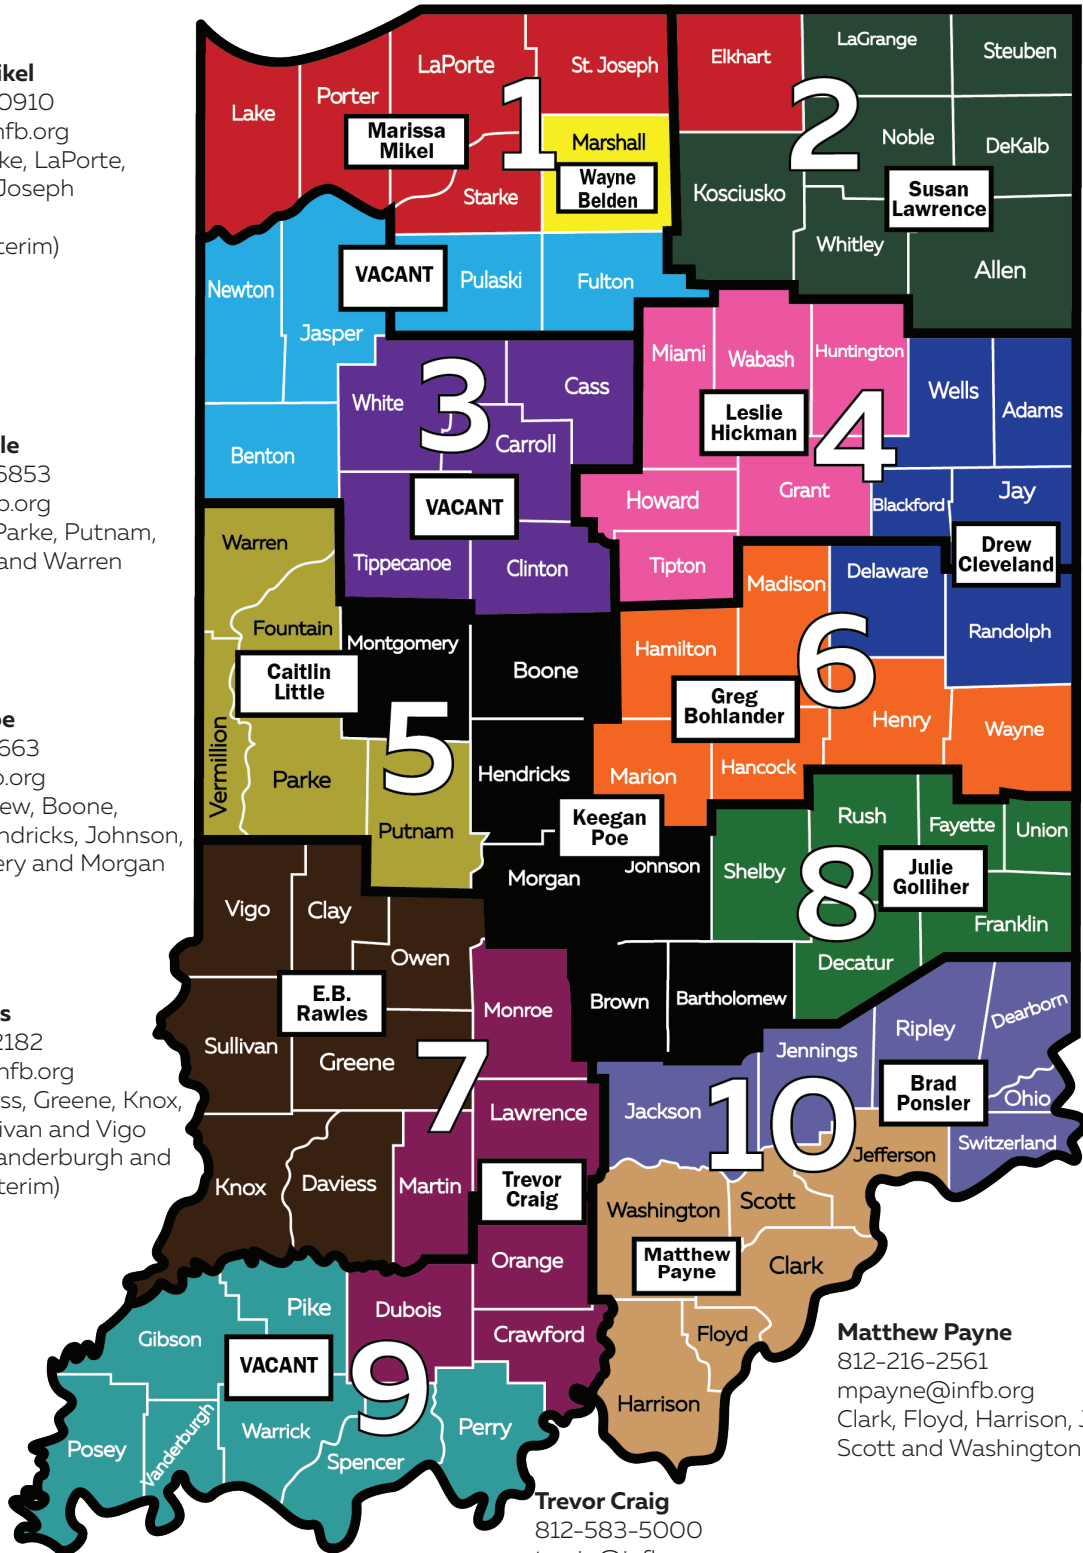

# INFB Field Operations Map

**Marissa Mikel**  
260-499-0910  
mmikel@infb.org  
Elkhart, Lake, LaPorte,  
Porter, St. Joseph  
and Starke  
\*Fulton (interim)

**Caitlin Little**  
463-246-6853  
clittle@infb.org  
Fountain, Parke, Putnam,  
Vermillion and Warren

**Trevor Craig**  
812-583-5000  
tcraig@infb.org  
Crawford, Dubois, Lawrence,  
Martin, Monroe and Orange  
\*Pike (interim)

**Matthew Payne**  
812-216-2561  
mpayne@infb.org  
Clark, Floyd, Harrison, Jefferson,  
Scott and Washington